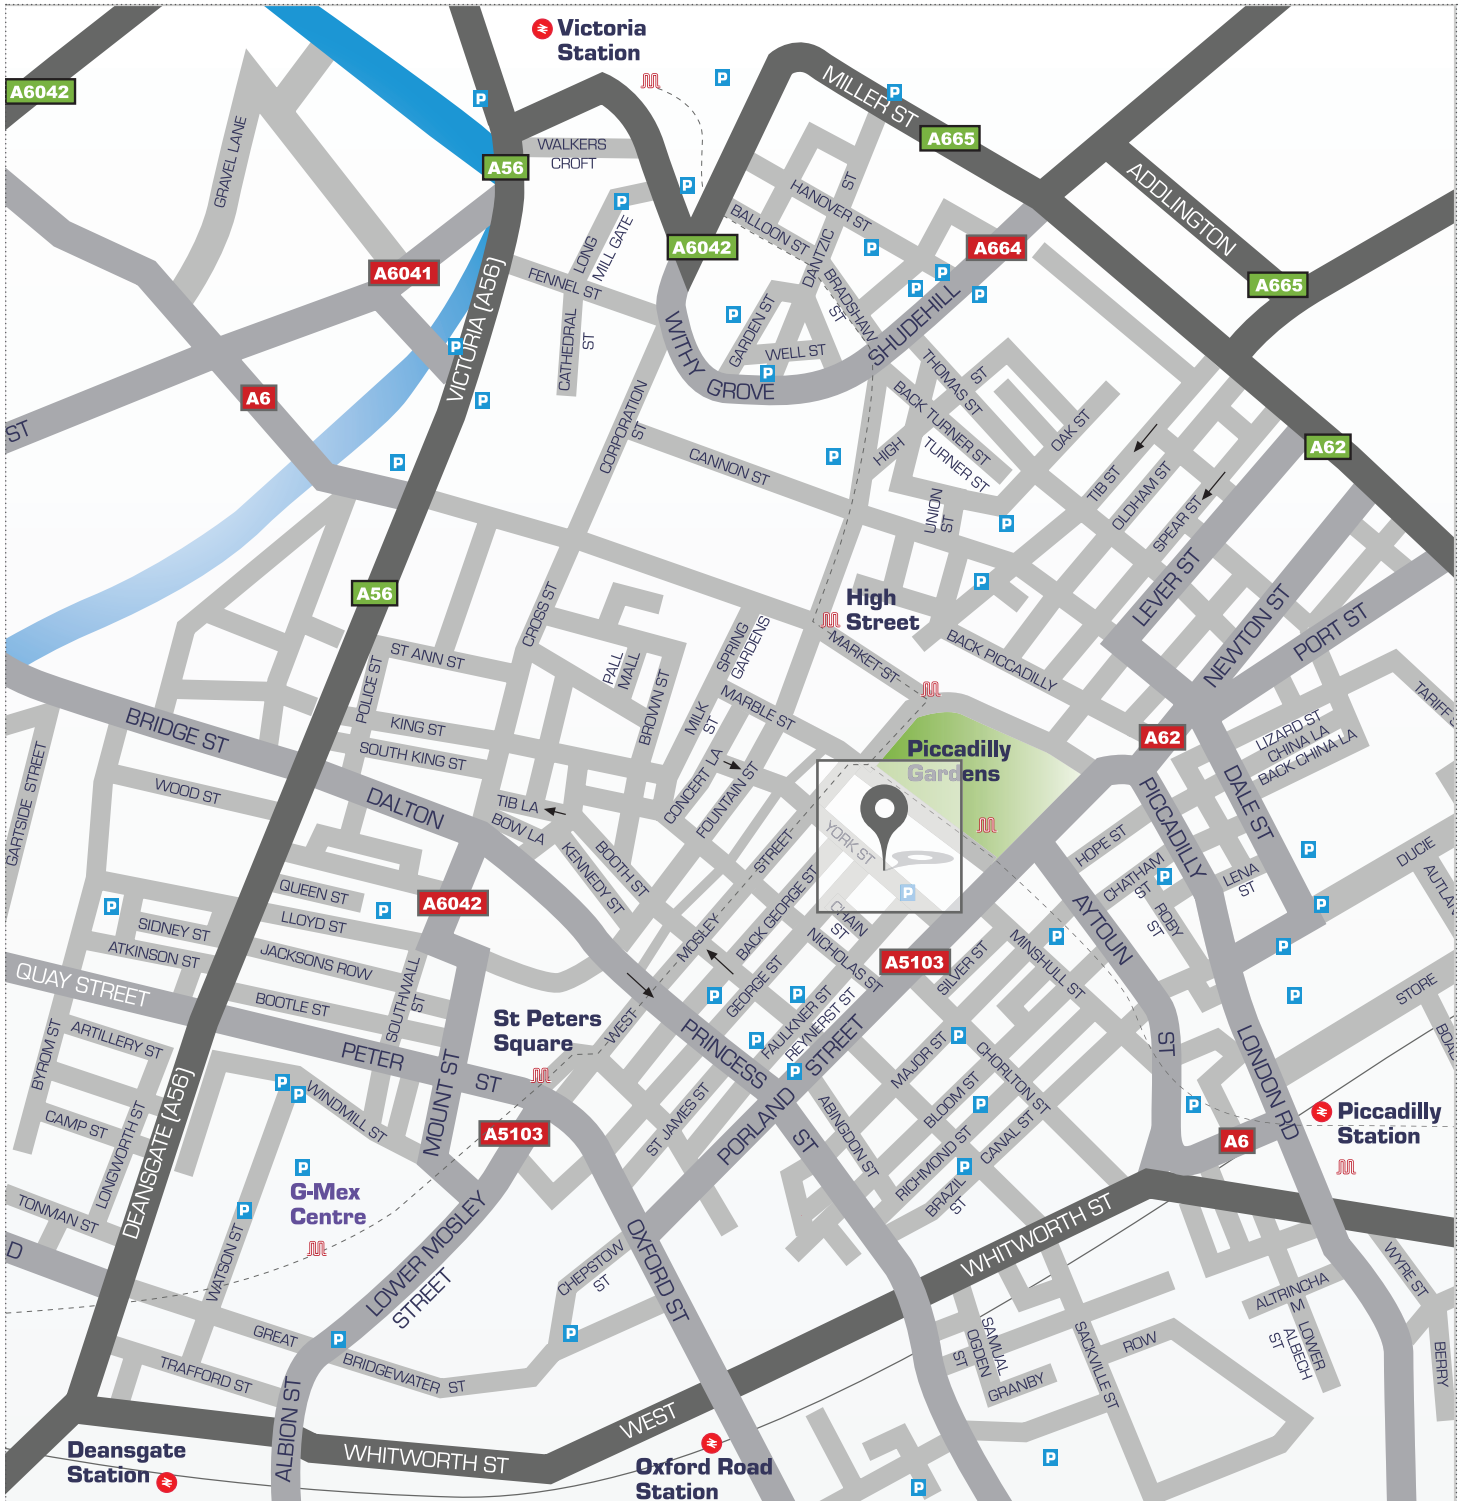

HOW TO FIND US

Manchester City Centre

UKFast.Net Ltd

City Tower Piccadilly Plaza Manchester M1 4BT

Leave IT to UKFast
call us today 0800 458 4545 or visit
www.ukfast.co.uk