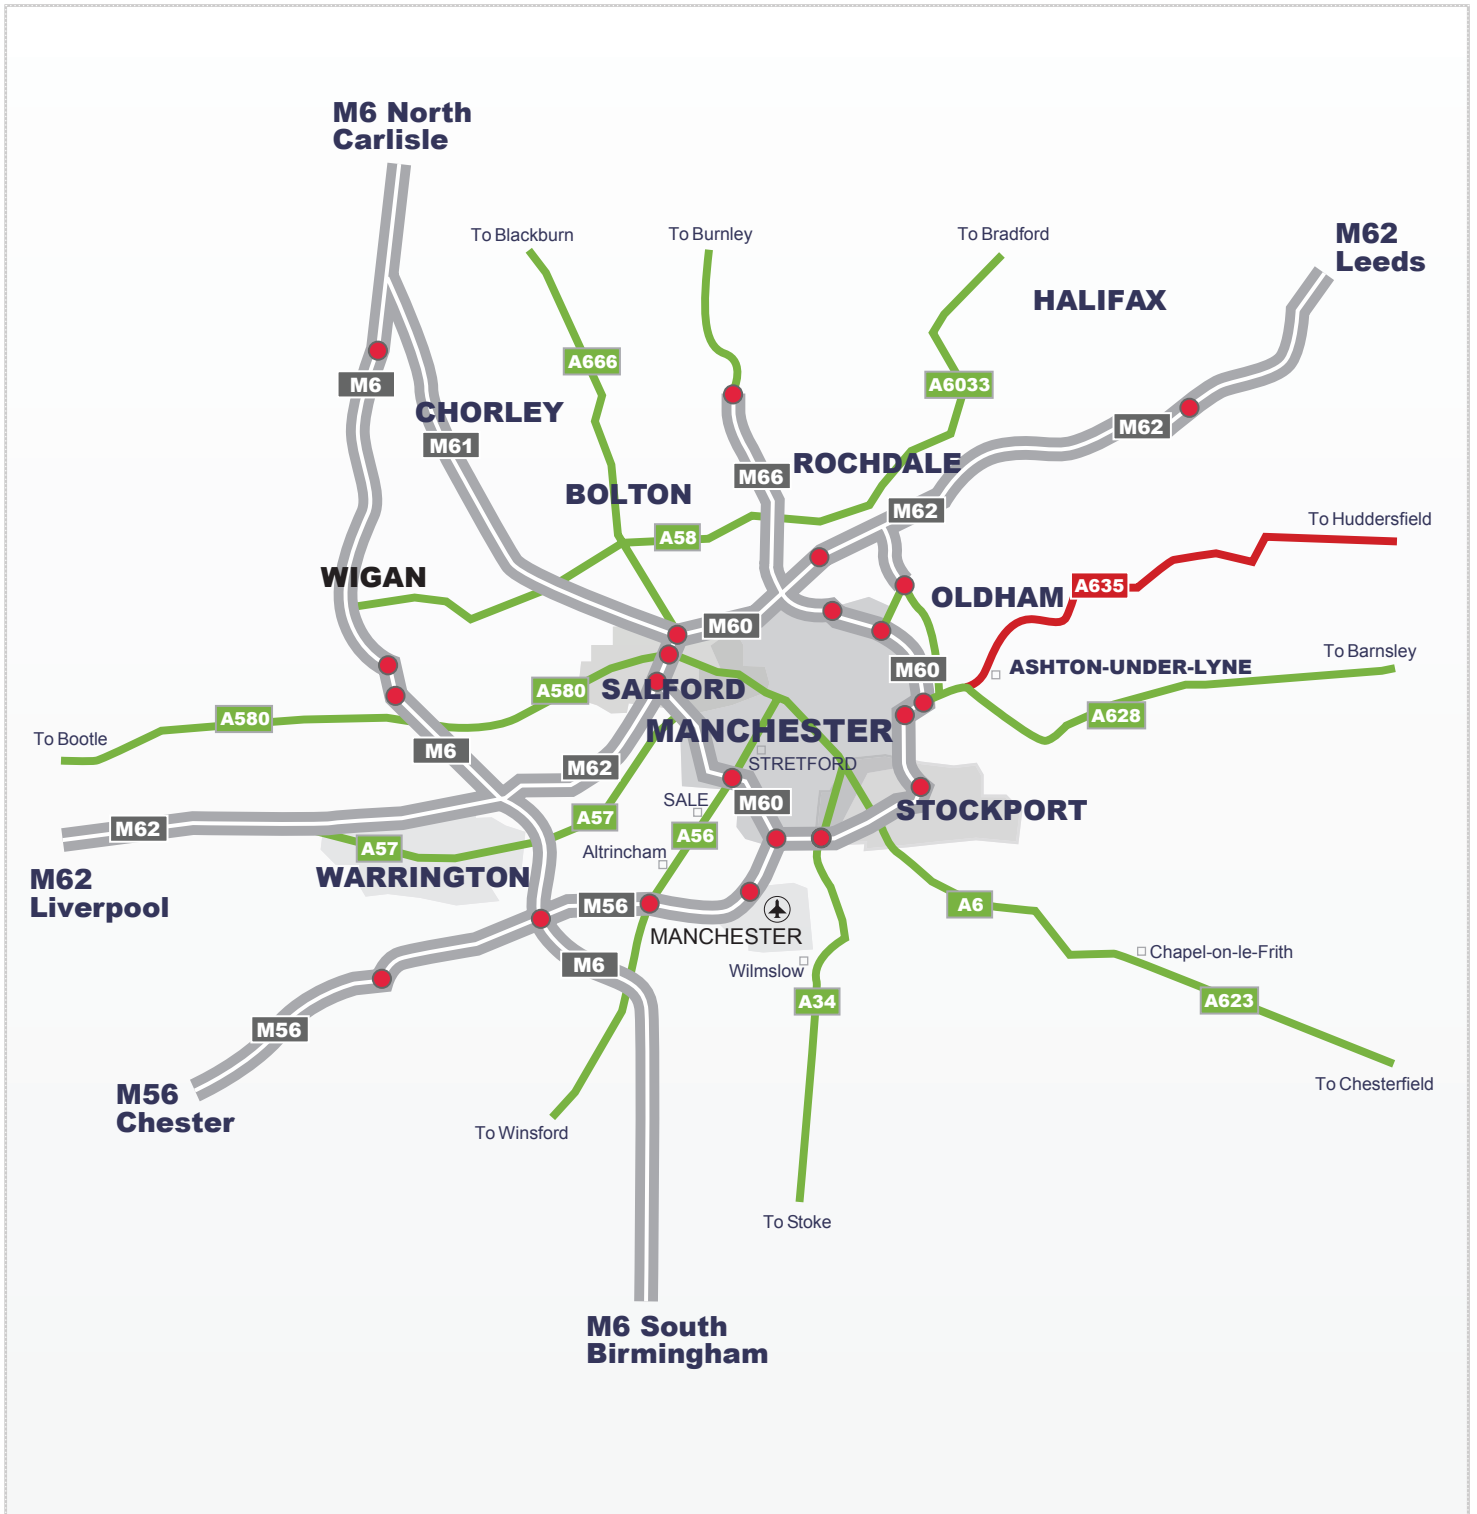

HOW TO FIND US

Major Motorway Routes Into Manchester

UKFast.Net Ltd

City Tower Piccadilly Plaza Manchester M1 4BT

Leave IT to UKFast

call us today 0800 458 4545 or visit

www.ukfast.co.uk